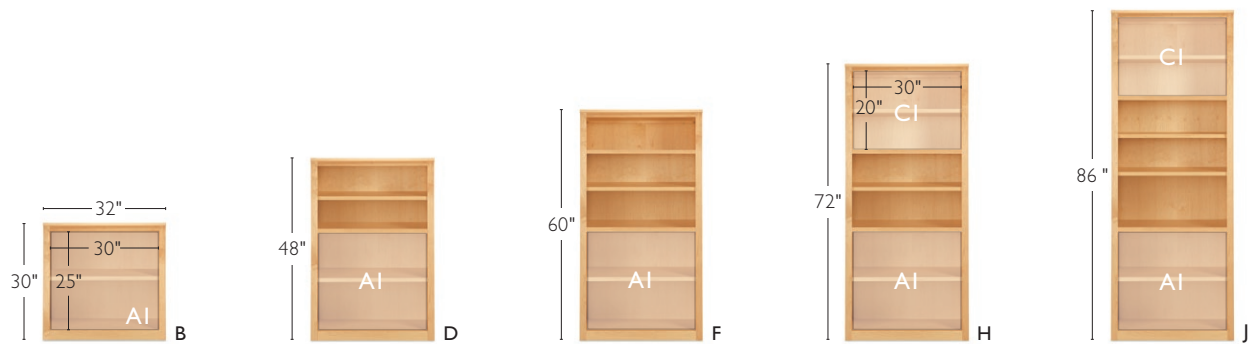

32w CABINETS