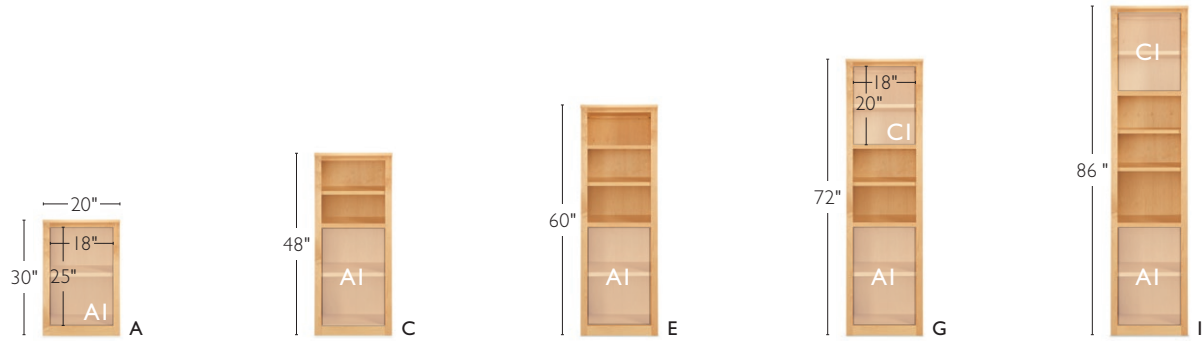

CUSTOM STORAGE: WOODWIND

12d shells

item	item #	maple cherry charcoal shell	walnut
A 20w 30h 12d one-insert	10005280	$499	$549
B 32w 30h 12d one-insert	10005290	$599	$699
C 20w 48h 12d one-insert	10005282	$599	$649
D 32w 48h 12d one-insert	10005292	$699	$799
E 20w 60h 12d one-insert	10005284	$649	$749
F 32w 60h 12d one-insert	10005294	$849	$949
G 20w 72h 12d two-insert	10005286	$799	$899
H 32w 72h 12d two-insert	10005296	$1049	$1149
I 20w 86h 12d two-insert	10005288	$899	$999
J 32w 86h 12d two-insert	10005298	$1249	$1449

17d shells

item	item #	maple cherry charcoal shell	walnut
A 20w 30h 17d one-insert	10005281	$599	$699
B 32w 30h 17d one-insert	10005291	$699	$799
C 20w 48h 17d one-insert	10005283	$699	$799
D 32w 48h 17d one-insert	10005293	$899	$999
E 20w 60h 17d one-insert	10005285	$899	$999
F 32w 60h 17d one-insert	10005295	$1049	$1149
G 20w 72h 17d two-insert	10005287	$1099	$1199
H 32w 72h 17d two-insert	10005297	$1399	$1599
I 20w 86h 17d two-insert	10005289	$1149	$1249
J 32w 86h 17d two-insert	10005299	$1599	$1799

20w CABINETS